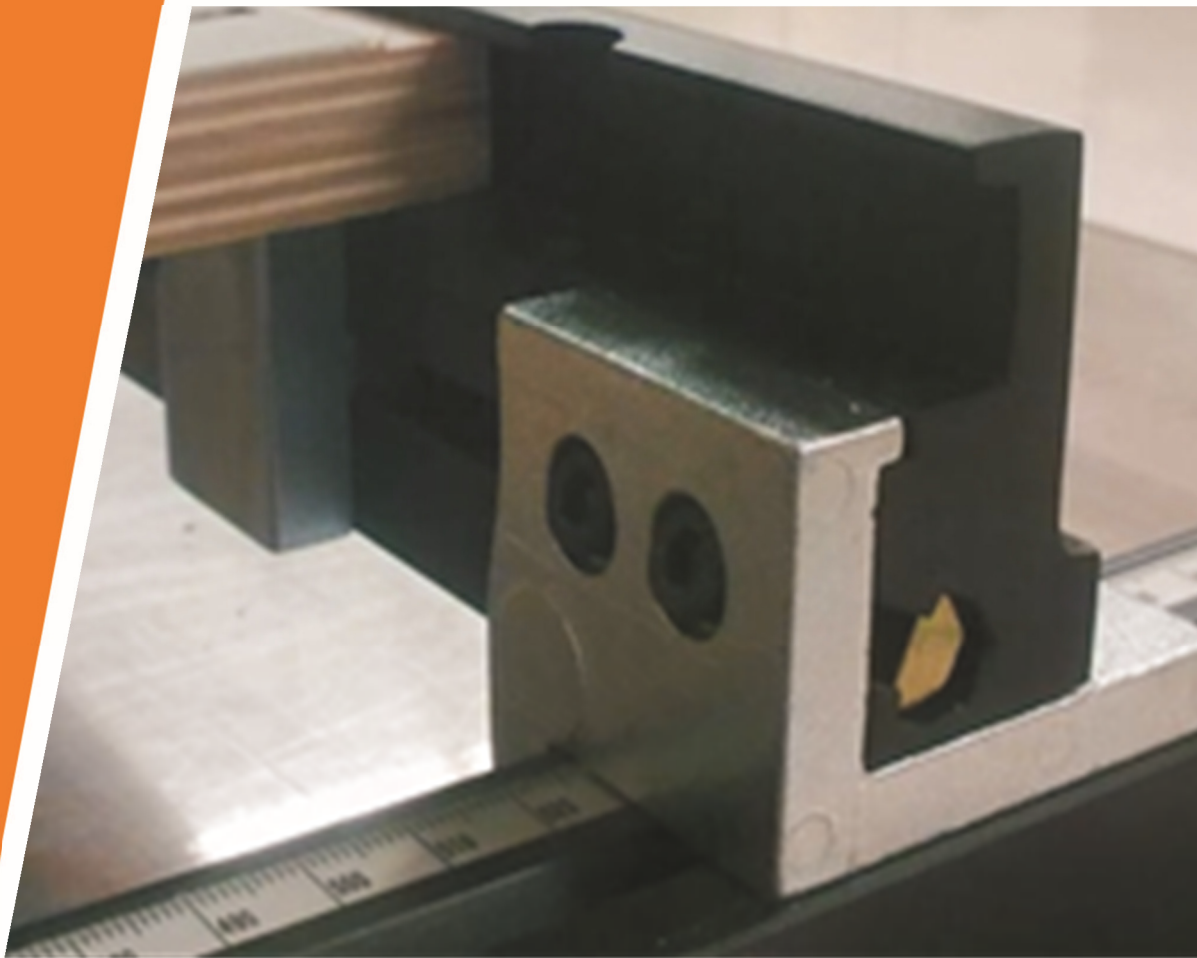

HESSE

Stanzwerkzeuge

High-tech for everybody...

... BSI light blanker system,

best suitable for small and medium editions!

Advantages:

- Optimal value for money
- Modular construction
- Shortest re-equip times
- Usable for different light frames
- Shortest delivery times
- Flexible reaction time